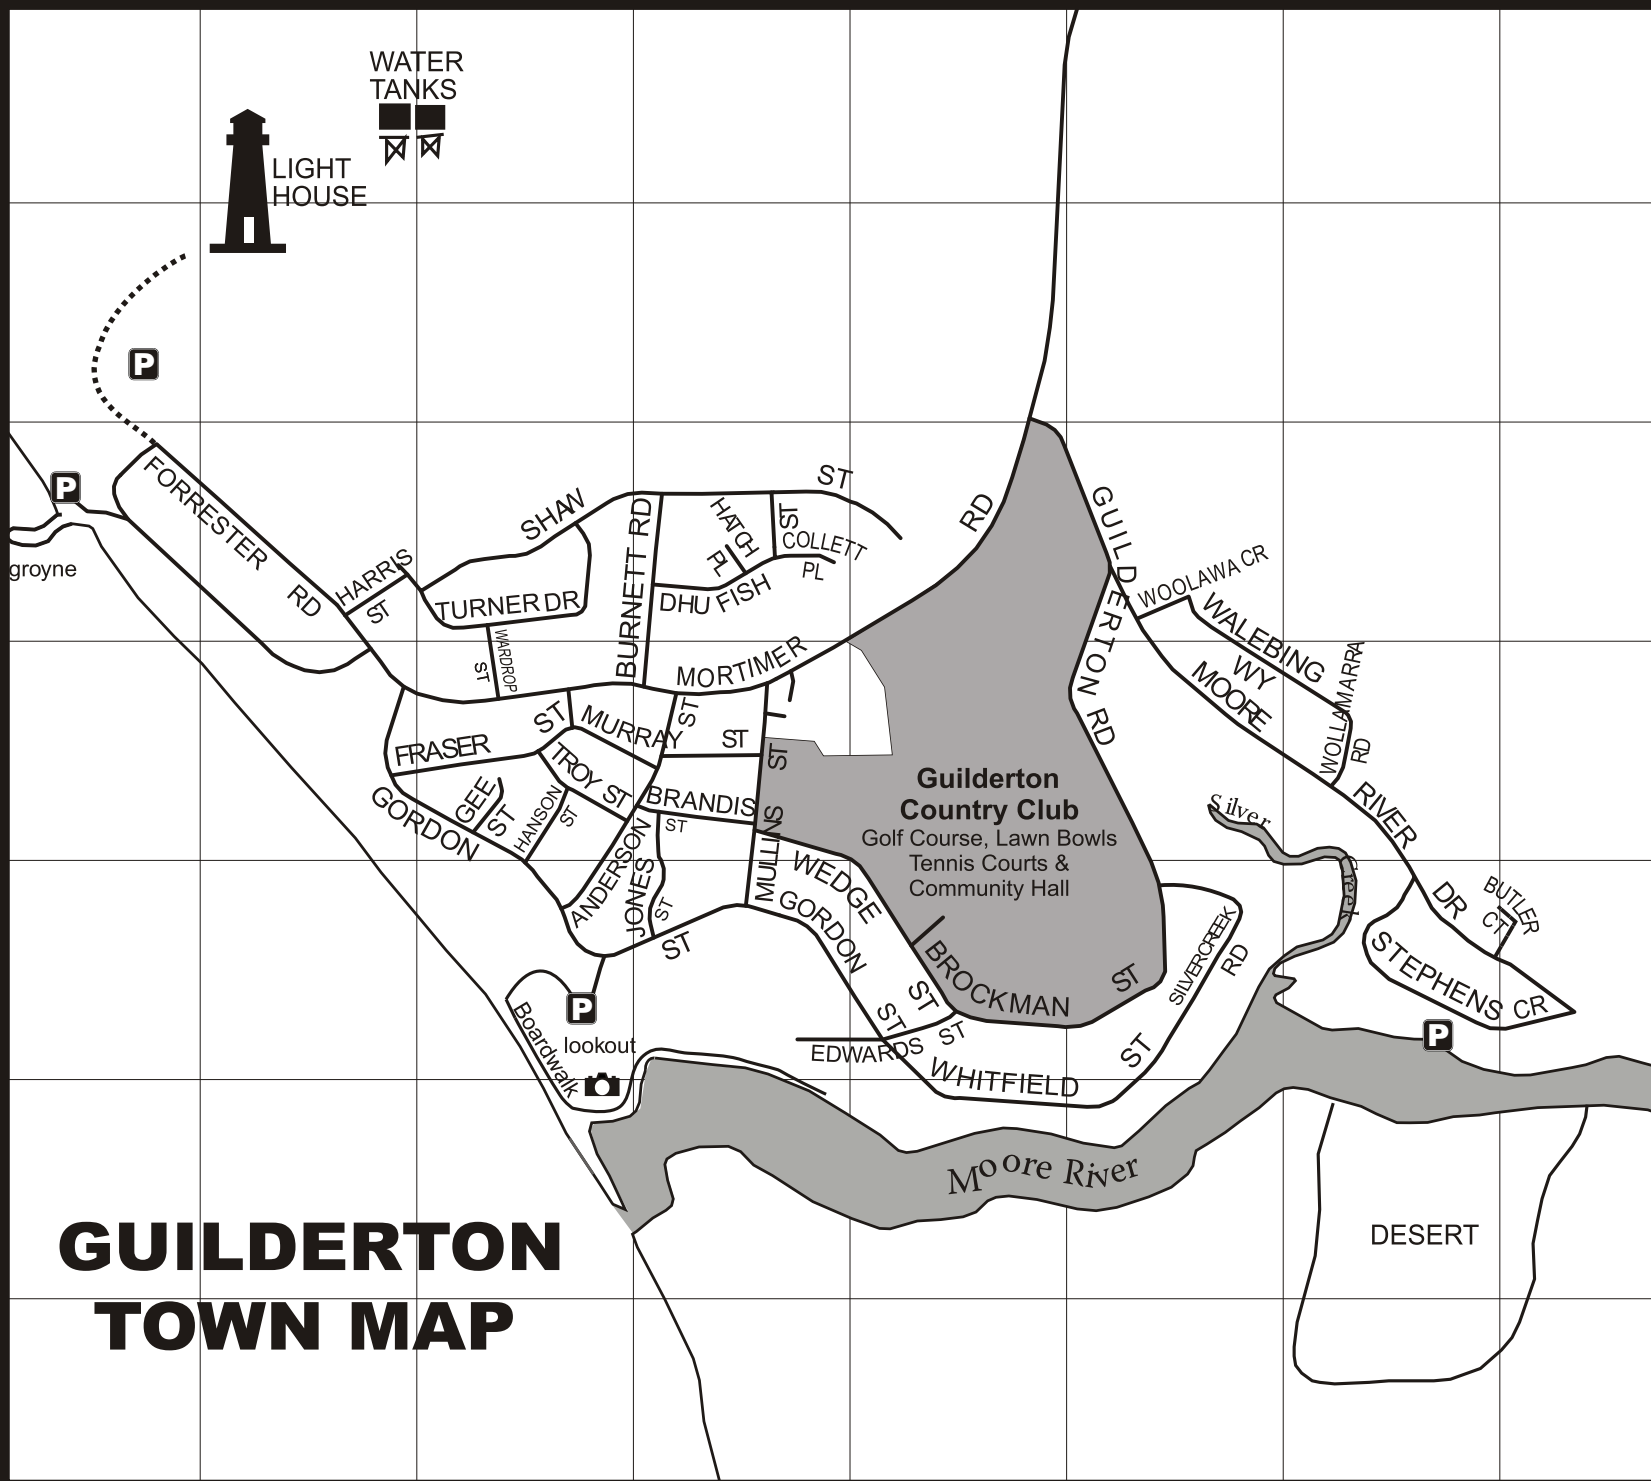

# GUILDERTON TOWN MAP

## STREET DIRECTORY

STREET	MAP REF
Anderson St	C5; D4
Brandis St	D4
Brockman St	E5; F5
Burnett Rd	D3; D4
Butler Ct	H5
Collett Pl	D3
Dhufish St	D3
Edwards St	D5; E5
Forrester Rd	A3; B3
Fraser St	B4; C4
Gee St	C4
Gordon St	B4; C4; C5; D5
Guilderton Rd	F3; F4
Hanson St	C4
Harris St	B3
Hatch Pl	D3
Jones St	D5; D4
Moore River Dv	F4; G4; G5
Mortimer Rd	C4; D4; E3
Mullins St	D4; D5
Murray St	C4; D4
Shaw St	C3; D3
Silvercreek Rd	F5
Stephens Cr	G5
Troy St	C4
Turner Dv	C3
Walebing Wy	F3; F4
Wardrop St	C4
Wedge St	D4; E5
Whitfield St	E5; E6; F6
Wollamarra Rd	G4
Woolawa Cr	F3